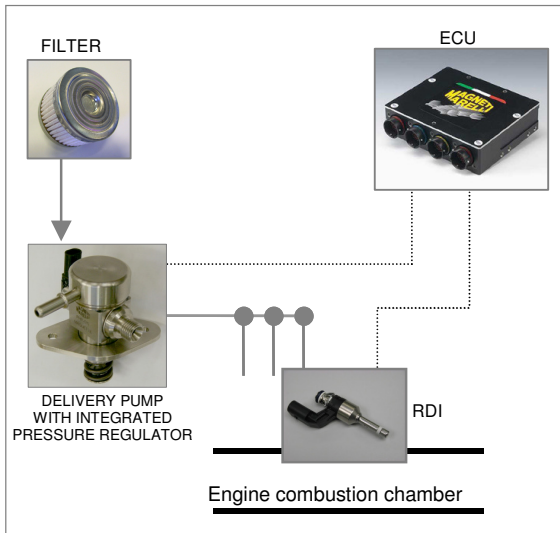

INJECTORS

RDI-2XX

Racing GDI Injector
Up to 20 MPa

Technical Characteristics

Delivery pressure range	0.4 to 20	MPa
Resistance	1.9	Ω
Inductance.....	1.8	mH
Static flow range (@ 20 MPa).....	up to 24	g/s
Driver current	15 - 2.5	A
Spray angle.....	ask for details	
Post injection.....	Bouncing free	
Power supply.....	12	V
Operating temperature range	-20 to 120	$^{\circ}\text{C}$
Connector type.....	flying or MLK	
Weight.....	80	g

Application Schematics