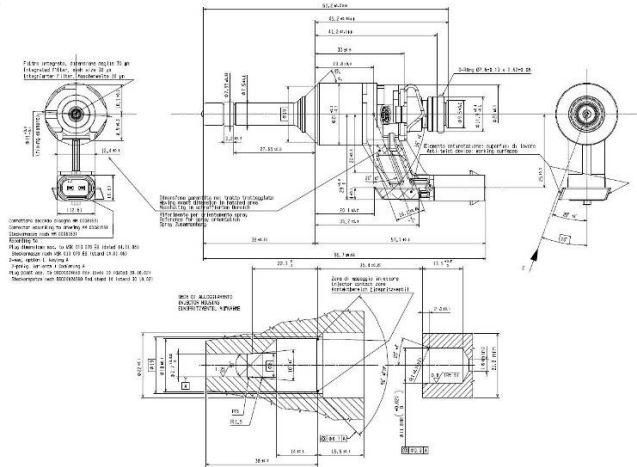

### Technical Characteristics

Delivery pressure range .....	0.4 to 20	MPa
Resistance .....	1.9	$\Omega$
Inductance.....	1.8	mH
Static flow range (@ 20 MPa).....	up to 24	g/s
Driver current .....	15 - 2.5	A
Spray angle.....	ask for details	
Post injection.....	Bouncing free	
Power supply.....	12	V
Operating temperature range .....	-20 to 120	$^{\circ}\text{C}$
Connector type.....	flying or MLK	
Weight.....	80	g

### Dimensions

Dimensions in millimetres